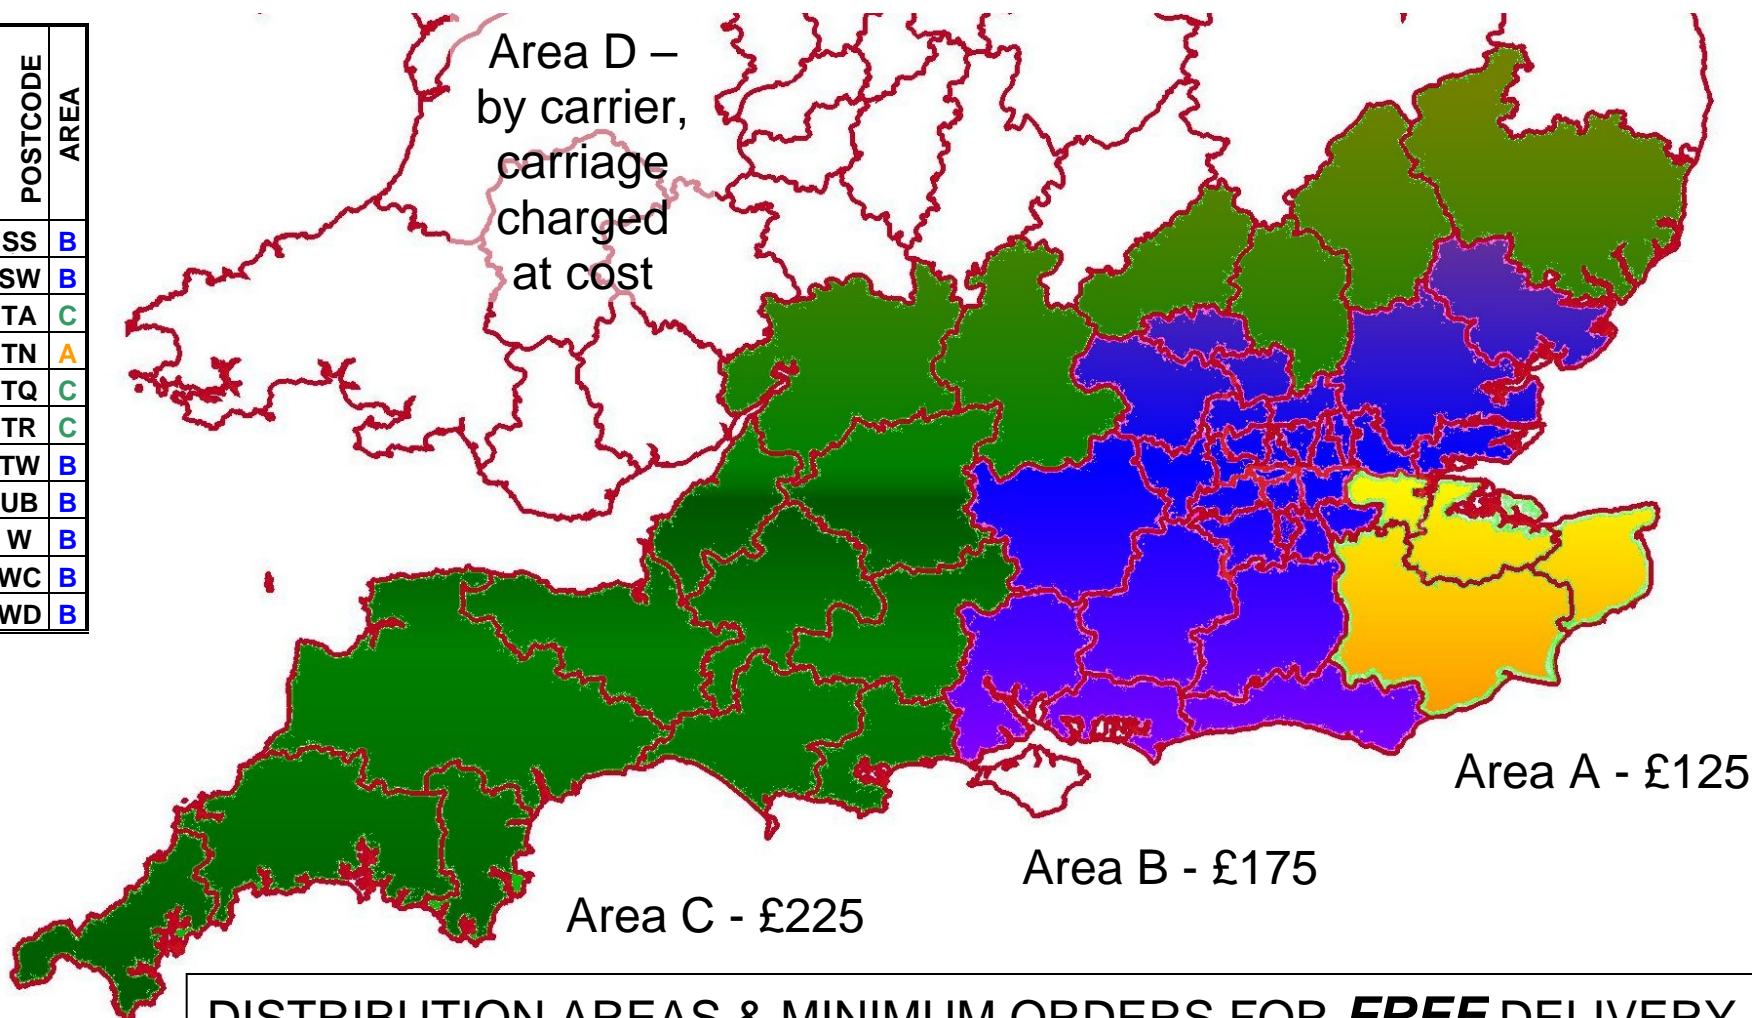

POSTCODE	AREA	POSTCODE	AREA	POSTCODE	AREA	POSTCODE	AREA
AL	B	EC	B	NW	B	SS	B
BA	C	EN	B	OX	C	SW	B
BH	C	EX	C	PL	C	TA	C
BN	B	GL	C	PO	B	TN	A
BR	B	GU	B	RG	B	TQ	C
BS	C	HA	B	RH	B	TR	C
CB	C	HP	B	RM	B	TW	B
CM	B	IG	B	SE	B	UB	B
CO	B	IP	C	SG	C	W	B
CR	B	KT	B	SL	B	WC	B
CT	A	LU	B	SM	B	WD	B
DA	A	ME	A	SN	C		
DT	C	MK	C	SO	B		
E	B	N	B	SP	C		

DISTRIBUTION AREAS & MINIMUM ORDERS FOR *FREE* DELIVERY

Monday	North London, Bexley, Dartford. Bedford, Saffron Waldon, Leighton Buzzard, Watford.
Tuesday	Lewes, Uckfield, Buxted, Heathfield, Tunbridge Wells, Longfield, Bexley, Dartford, Maidstone, Sevenoaks + Coast; Eastbourne to Seaford. Bethersden, Challock, Cranbrook, Dymchurch, Folkestone, Hythe, New Romney, Peasmarsh, Pluckley, Robertsbridge, Rye. Bristol, Corsham, Gloucester, Swindon, Trowbridge.
Wednesday	Faversham, Herne Bay, Medway Towns, Thanet, Whitstable. Ash, Ashford, Battle, Barfreton, Bexhill, Brede, Chilham, Deal, Dover, Eastry, Eythorne, Godmersham, Ham Green, Hastings, Nonnington, St. Leonards, Sandwich, Sevington, Temple Ewell, Tilmanstone, Whitfield, Wingham, Worth. Bosham, Chichester, Dorking, Esher, Fareham, Portsmouth, Guildford, Leatherhead, Milford, Oxted, Walton-on-Thames. Woking, Croydon, Wimbledon, South London.
Thursday	Basildon, Bishops Stortford, Chelmsford,, Hockley, Horndon-on-the-Hill, Leigh-on-Sea, Romford, Southend, Upminster, Wickford, Witham. Colchester, N. Essex, E. Anglia*, Ipswich*. Cornwall, N.Devon (dependent on number of Cornwall Drops). Farnborough, NW London, Reading, Rickmansworth, West Wycombe * = fortnightly
Friday	Fareham, Henfield, Horsham + Coast; Brighton to Poole. S. Devon, N. Devon (if Cornwall run was busy Thursday), Bath, N. Dorset. Bridge, Canterbury, Faversham, Preston, Thanet, Wingham.